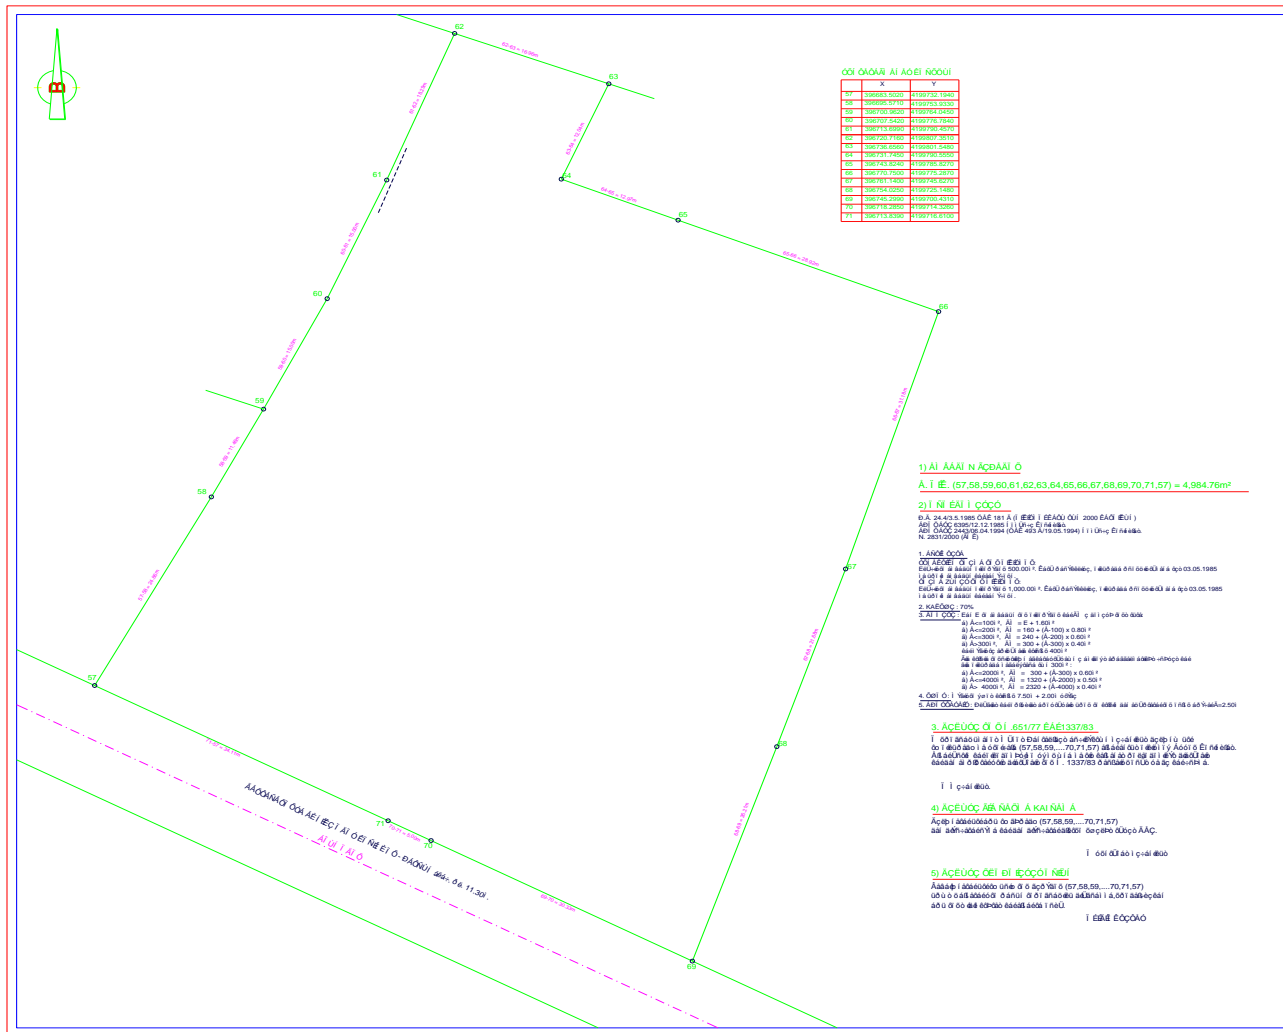

Plot Position

The plot with surface 4985 m² is positioned on the Old National Road of Korinthos-Patras, 6 km after Korinthos, on the right side of the road, and 9 km before Kiato.

SITE PLAN

PLOT BUILDING DATA

PLOT TOTAL SURFACE	4984.76 m ²
BUILDING FACTOR	VARIABLE
MAXIMUM BUILDING	2713.9 m²
COVERAGE FACTOR	70%
MAXIMUM GROUND COVERAGE	3489.33 m²